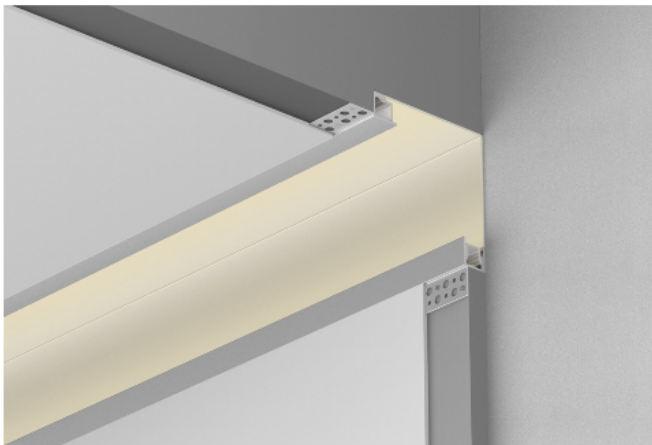

Model: LD123120

Silver

Black

White
(ra19016)

Material:

AL6063-T5

INSTALLATION

APPLICATION

Accessory

Art-No	Picture	Discription	Material	Color
191432		Cover	PC	Clear
191433		Cover	PC	Opal
191434		Cover	PC	Satin
19143B		Cover	PC	Black
191438		End cap	Hole	White
191439		End cap	W/O hole	White