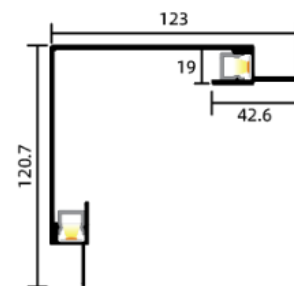

Model: LD123120

Silver

Black

White
(ra19016)

Material:

AL6063-T5

INSTALLATION

APPLICATION

Accessory

Art-No	Picture	Discription	Material	Color
191432		Cover	PC	Clear
191433		Cover	PC	Opal
191434		Cover	PC	Satin
19143B		Cover	PC	Black
191438		End cap	Hole	White
191439		End cap	W/O hole	White